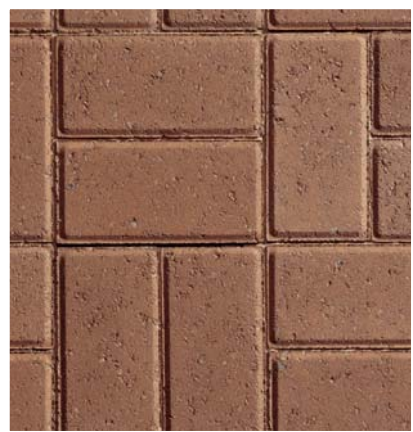

PLASPAVE SIXTY RECTANGULAR BLOCK PAVING

TRADITIONAL BRINDLE *45° Herringbone*

BUFF *Stretcher Bond*

MARIGOLD *Basket Weave*

RUSTIC GOLD *90° Herringbone*

NATURAL *Stretcher Bond*

RED *90° Herringbone*

CHARCOAL *Stretcher Bond*

Quick and easy to lay, Plaspave Sixty rectangular block paving complements any style of property. Available in a comprehensive range of colours, it is designed to blend and harmonise with any home and garden style.