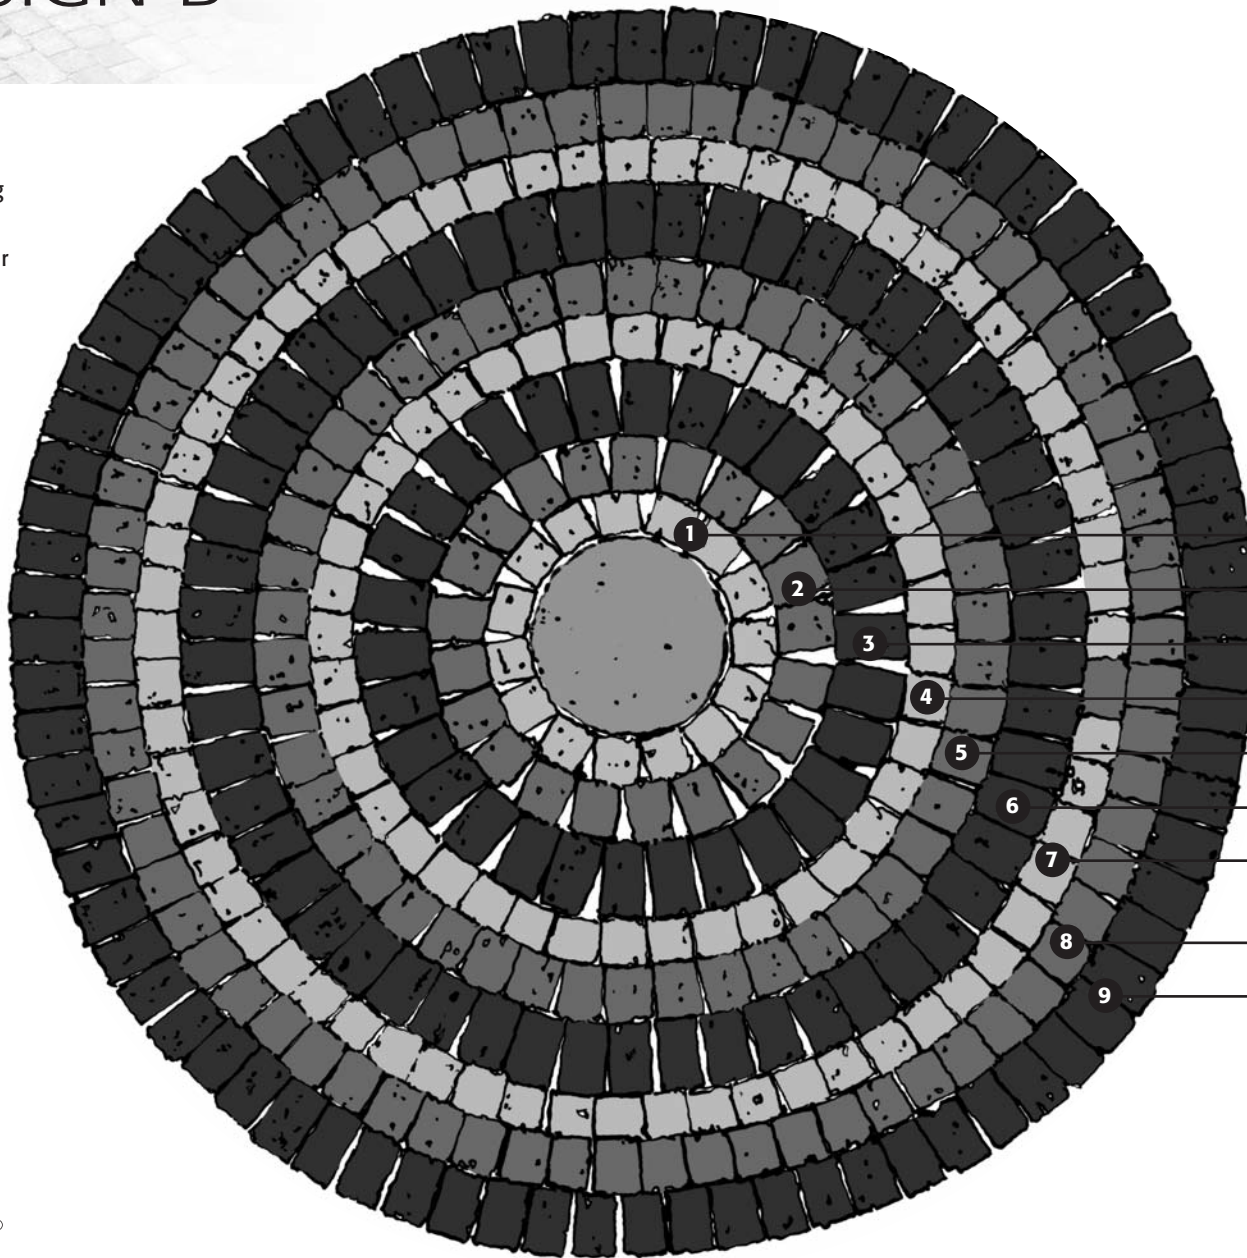

SUGGESTED COMO CIRCLE LAYING GUIDE

DESIGN A

The flexibility of these small cobble setts make them ideal for combining with other Plaspave block paving to create patterns, shapes and colour that offer great visual and textural interest. Using these laying patterns as a guide, you can create both of these suggested designs (see alternative design overleaf) from one full pack of Como or why not make them larger or smaller to create your own ideal circle feature.

This Como Circle Starter Set is ideal for use as the centre of the circle.

LAYING PATTERN KEY

COMO COBBLESTONES

- LARGE** 73 units in total
130mm x 80mm x 60mm
- MEDIUM** 157 units in total
100mm x 80mm x 60mm
- SMALL** 208 units in total
80mm x 80mm x 60mm

SUGGESTED COMO CIRCLE LAYING GUIDE

DESIGN B

The flexibility of these small cobble setts make them ideal for combining with other Plaspave block paving to create patterns, shapes and colour that offer great visual and textural interest. Using these laying patterns as a guide, you can create both of these suggested designs (see alternative design overleaf) from one full pack of Como or why not make them larger or smaller to create your own ideal circle feature.

This Como Circle Starter Set is ideal for use as the centre of the circle.

LAYING PATTERN KEY

COMO COBBLESTONES

- LARGE 163 units in total
130mm x 80mm x 60mm
- MEDIUM 139 units in total
100mm x 80mm x 60mm
- SMALL 118 units in total
80mm x 80mm x 60mm