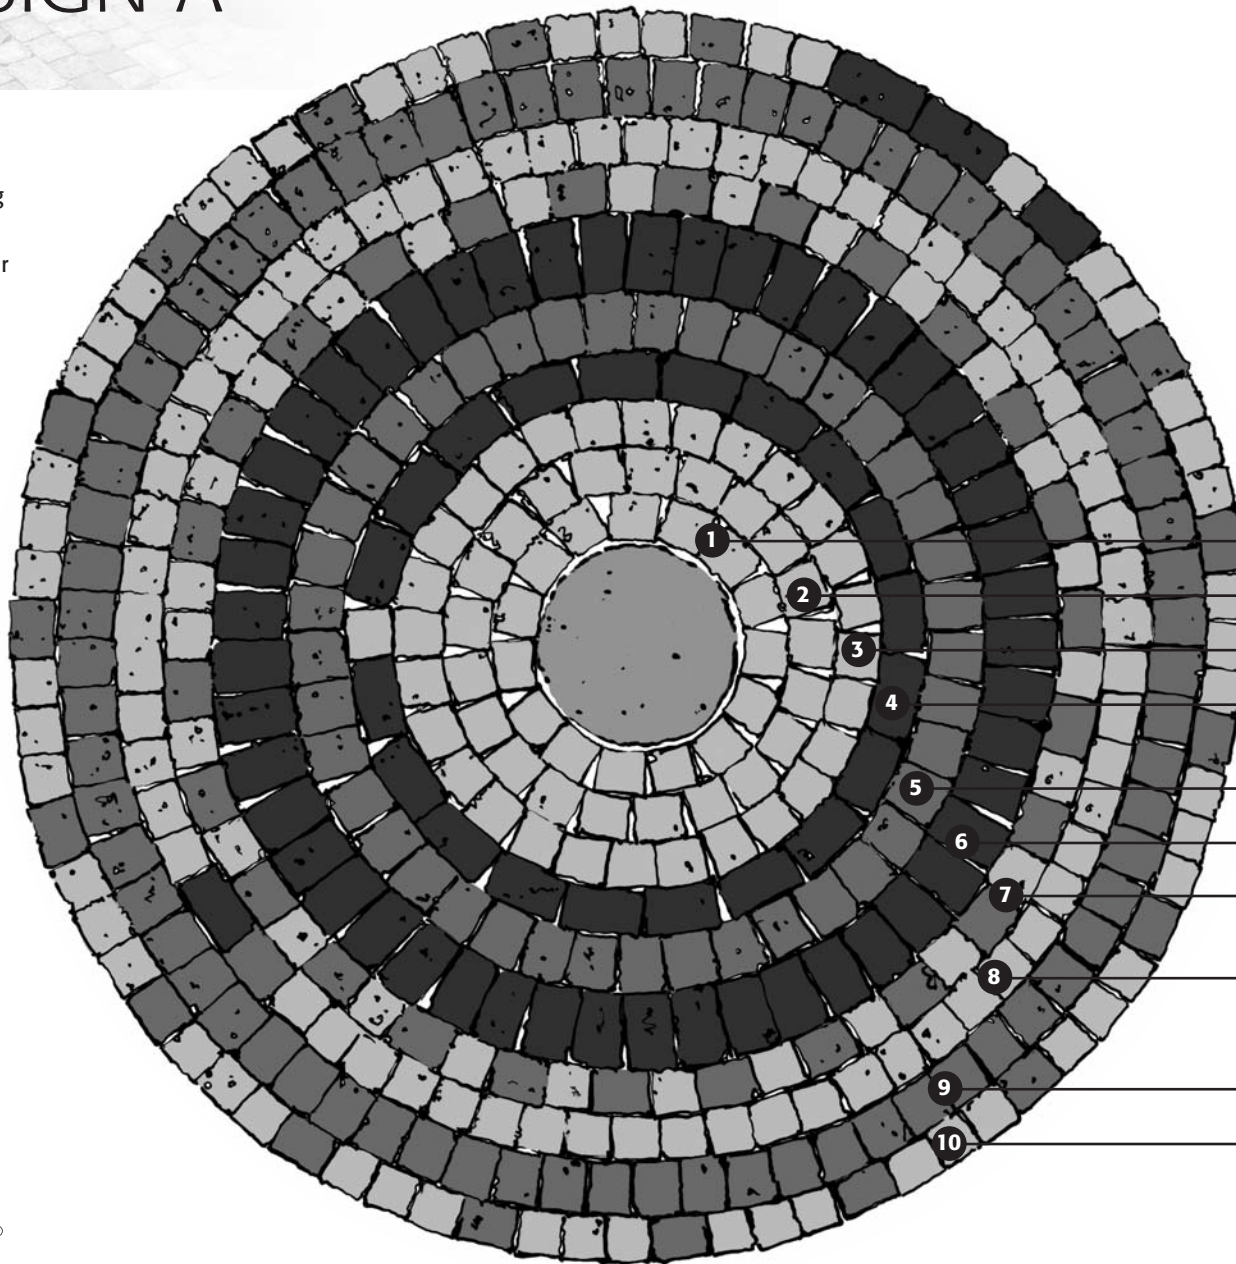

SUGGESTED COMO CIRCLE LAYING GUIDE

DESIGN A

The flexibility of these small cobble setts make them ideal for combining with other Plaspave block paving to create patterns, shapes and colour that offer great visual and textural interest. Using these laying patterns as a guide, you can create both of these suggested designs (see alternative design overleaf) from one full pack of Como or why not make them larger or smaller to create your own ideal circle feature.

This Como Circle Starter Set is ideal for use as the centre of the circle.

LAYING PATTERN KEY

COMO COBBLESTONES

- LARGE** 73 units in total
130mm x 80mm x 60mm
- MEDIUM** 157 units in total
100mm x 80mm x 60mm
- SMALL** 208 units in total
80mm x 80mm x 60mm

SUGGESTED COMO CIRCLE LAYING GUIDE

DESIGN B

The flexibility of these small cobble setts make them ideal for combining with other Plaspave block paving to create patterns, shapes and colour that offer great visual and textural interest. Using these laying patterns as a guide, you can create both of these suggested designs (see alternative design overleaf) from one full pack of Como or why not make them larger or smaller to create your own ideal circle feature.

This Como Circle Starter Set is ideal for use as the centre of the circle.

LAYING PATTERN KEY

COMO COBBLESTONES

- LARGE 163 units in total
130mm x 80mm x 60mm
- MEDIUM 139 units in total
100mm x 80mm x 60mm
- SMALL 118 units in total
80mm x 80mm x 60mm