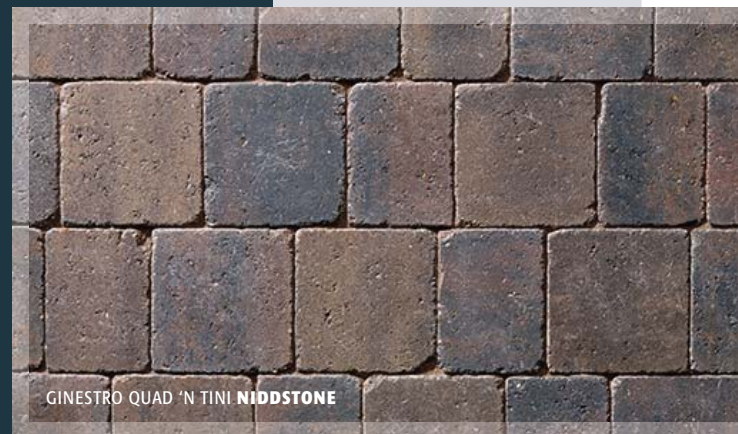

GINESTRO QUAD 'N TINI **NIDDSTONE**