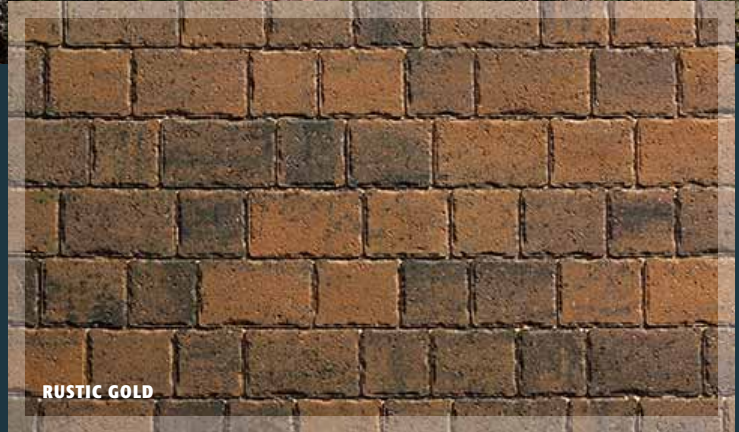

With three sizes in every pack, these small cobblestones have a warm, aged appearance that is ideal for creating individually styled drives, pathways and patios. **COMO** is also perfect for combining with other Plaspave products creating novel detailing and edging contrasts.

All LAYING PATTERNS shown are laid in Stretcher Bond.

SPECIAL ORDER COLOURWAY

**COMO**  
PLASPAVE COBBLESTONES

Small cobblestones that are ideal for  
**Imaginative, Flexible Spaces**

BUFF

RUSTIC GOLD

GRANITE STONE