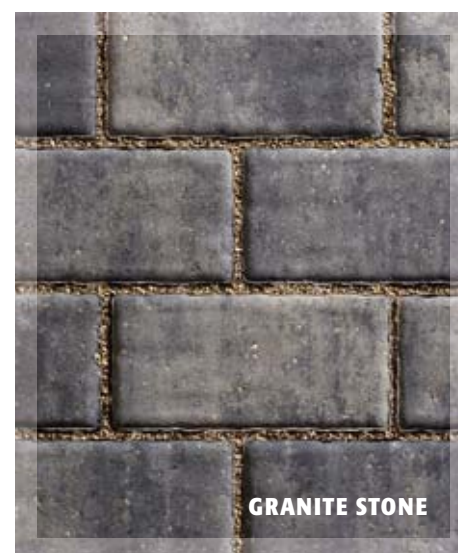

Modena Permi.8 - permeable yet clearly contemporary

RUSTIC GOLD

SARSEN STONE

GRANITE STONE

BLOCK DIMENSIONS

Thickness	60mm	
Size	LARGE	240mm x 160mm
	MEDIUM	200mm x 160mm
	SMALL	160mm x 160mm

PACK INFORMATION

Average pack contents	
LARGE units	80
MEDIUM units	80
SMALL units	80
Pack coverage	7.68m ²
Pack weight	1020kg

The large element size of **MODENA Permi.8** highlights the contemporary marble brindle effect and the smooth mini-chamfered surface make it an ideal choice for driveways and play areas.

Monopoli Permi.8 - a distinctive stone-look permeable Solosett

BURNT BRACKEN

TRADITIONAL BRINDLE

GRANITE STONE

RUSTIC GOLD

BLOCK DIMENSIONS

Thickness	60mm
Size	240mm x 120mm

PACK INFORMATION

EASTERN Division	
Pack contents	198
Pack coverage	5.70m ²
Pack weight	750kg

The four brindle colours of **MONOPOLI Permi.8** and its distinctive riven surface makes this single piece sett a permeable option for flexible patterning effects.