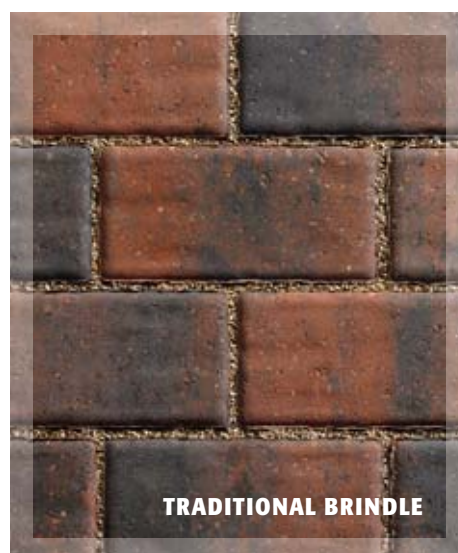

Modena Permi.8 - permeable yet clearly contemporary

RUSTIC GOLD

SARSEN STONE

GRANITE STONE

BLOCK DIMENSIONS

Thickness	60mm	
Size	LARGE	240mm x 160mm
	MEDIUM	200mm x 160mm
	SMALL	160mm x 160mm

PACK INFORMATION

Monopoli Permi.8 - a distinctive stone-look permeable Solosett

BURNT BRACKEN

TRADITIONAL BRINDLE

GRANITE STONE

RUSTIC GOLD

BLOCK DIMENSIONS

Thickness	60mm
Size	240mm x 120mm

PACK INFORMATION