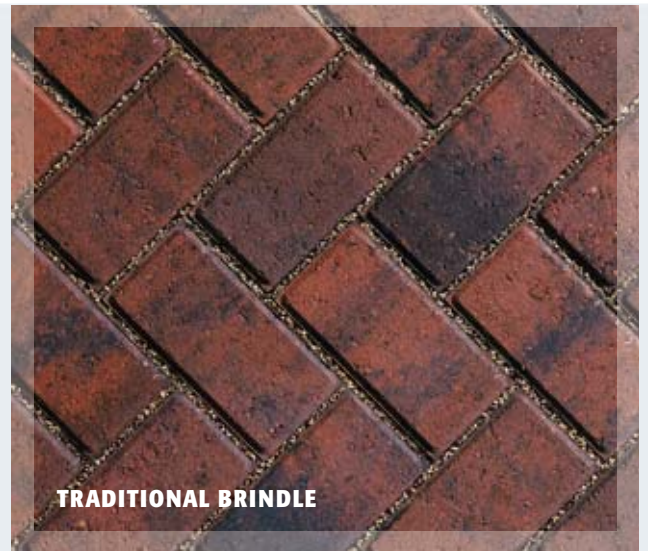

RUSTIC GOLD

RED

TRADITIONAL BRINDLE

PLASPAVE SIXTY PERMI.8 block paving is designed to complement both modern and traditional architecture. This durable block can be laid quickly, offering permeability and well proven reliable dimensional accuracy.