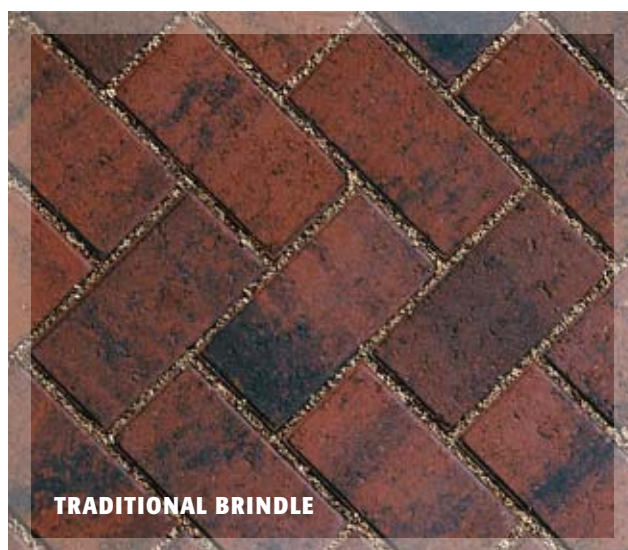

PACK INFORMATION

Pack contents	296
Pack coverage	5.92m²
Pack weight	1070kg

TRADITIONAL BRINDLE