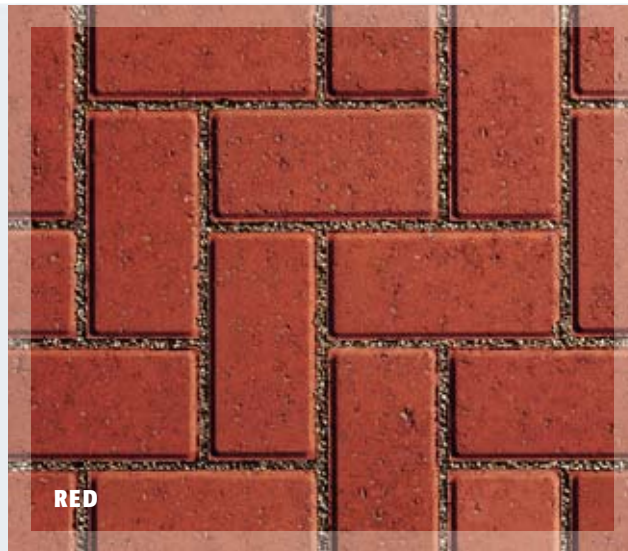

RUSTIC GOLD

RED

TRADITIONAL BRINDLE

PLASPAVE SIXTY PERMI.8 block paving is designed to complement both modern and traditional architecture. This durable block can be laid quickly, offering permeability and well proven reliable dimensional accuracy.

BLOCK DIMENSIONS

Thickness	60mm
Size	200mm x 100mm

PACK INFORMATION

Pack contents	360
Pack coverage	7.20m²
Pack weight	970kg

CHARCOAL

PLASLINE™
PERMI-8
 PERMEABLE MINI CHAMFERED PLASPAVE

Plasline Permi.8 - mini-chamfered permeable paving for an environmental smooth finish

PLASLINE PERMI.8 is the recognised environmentally friendly option for any surface subjected to regular vehicular traffic. Its minimal chamfers virtually eliminates a bumpy ride and minimises moss growth for easy maintenance.