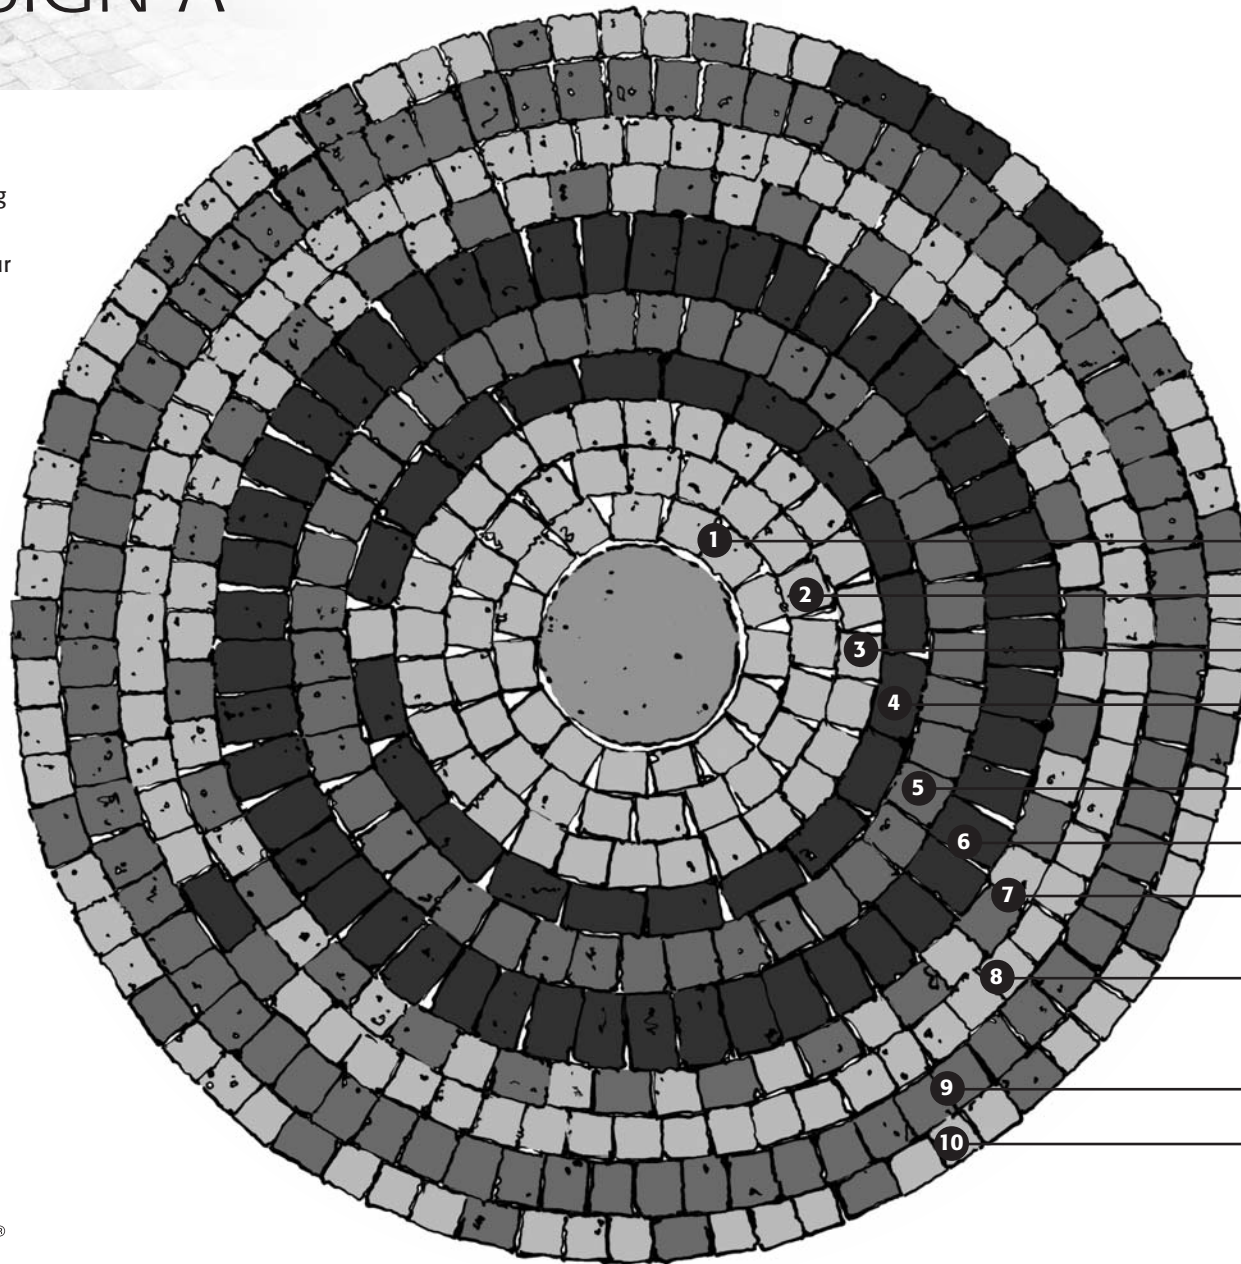

SUGGESTED COMO CIRCLE LAYING GUIDE

DESIGN A

COMO
PLASPAVE COBBLESTONES

The flexibility of these small cobble setts make them ideal for combining with other Plaspave block paving to create patterns, shapes and colour that offer great visual and textural interest. Using these laying patterns as a guide, you can create both of these suggested designs (see alternative design overleaf) from one full pack of Como or why not make them larger or smaller to create your own ideal circle feature.

This Como Circle Starter Set is ideal for use as the centre of the circle.

LAYING PATTERN KEY

COMO COBBLESTONES

-  **LARGE** 73 units in total
130mm x 80mm x 60mm
-  **MEDIUM** 157 units in total
100mm x 80mm x 60mm
-  **SMALL** 208 units in total
80mm x 80mm x 60mm

1ST COURSE	15	SMALL SETTS
2ND COURSE	21	SMALL SETTS
3RD COURSE	28	SMALL SETTS
4TH COURSE	1	SMALL SETT
	20	LARGE SETTS
5TH COURSE	41	MEDIUM SETTS
6TH COURSE	49	LARGE SETTS
7TH COURSE	27	SMALL SETTS
	26	MEDIUM SETTS
8TH COURSE	63	SMALL SETTS
	1	MEDIUM SETT
	1	LARGE SETT
9TH COURSE	72	MEDIUM SETTS
10TH COURSE	53	SMALL SETTS
	17	MEDIUM SETTS
	3	LARGE SETTS

SUGGESTED COMO CIRCLE LAYING GUIDE

DESIGN B

COMO
PLASPAVE COBBLESTONES

The flexibility of these small cobble setts make them ideal for combining with other Plaspave block paving to create patterns, shapes and colour that offer great visual and textural interest. Using these laying patterns as a guide, you can create both of these suggested designs (see alternative design overleaf) from one full pack of Como or why not make them larger or smaller to create your own ideal circle feature.