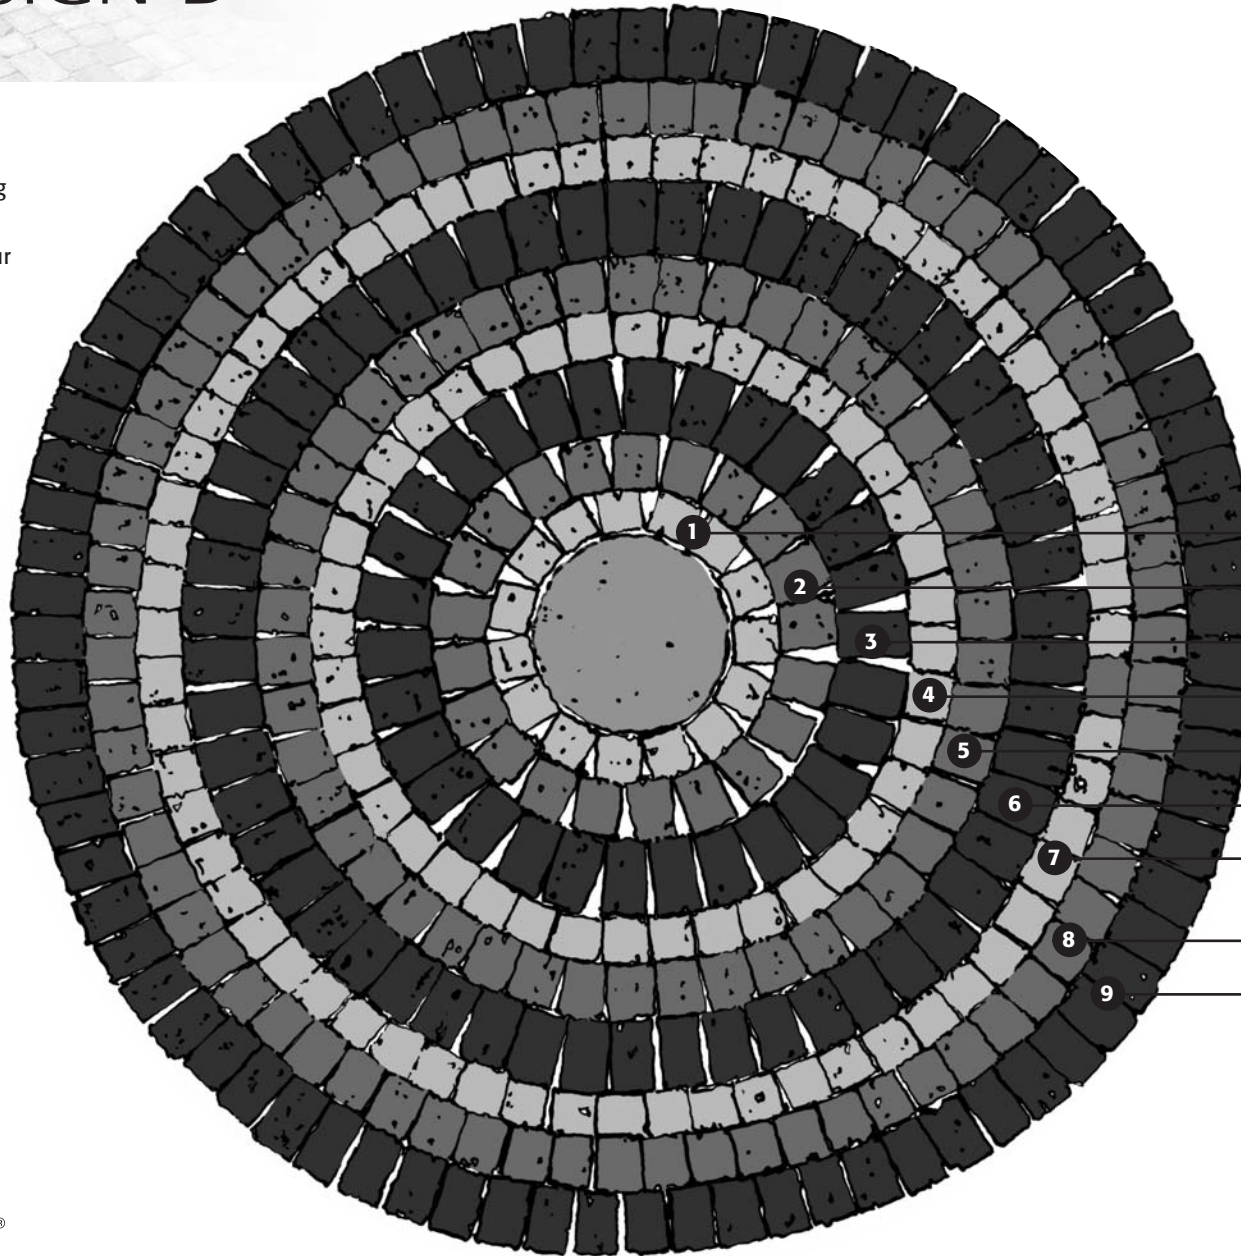

1ST COURSE	15 SMALL SETTS
2ND COURSE	21 MEDIUM SETTS
3RD COURSE	30 LARGE SETTS
4TH COURSE	40 SMALL SETTS
5TH COURSE	46 MEDIUM SETTS
6TH COURSE	54 LARGE SETTS
7TH COURSE	63 SMALL SETTS 1 MEDIUM SETT
8TH COURSE	71 MEDIUM SETTS
9TH COURSE	79 LARGE SETTS

LAYING PATTERN KEY

COMO COBBLESTONES

	LARGE 163 units in total 130mm x 80mm x 60mm
	MEDIUM 139 units in total 100mm x 80mm x 60mm
	SMALL 118 units in total 80mm x 80mm x 60mm

Plaspave®
LANDSCAPING PRODUCTS

SEE OVERLEAF FOR ALTERNATIVE DESIGN